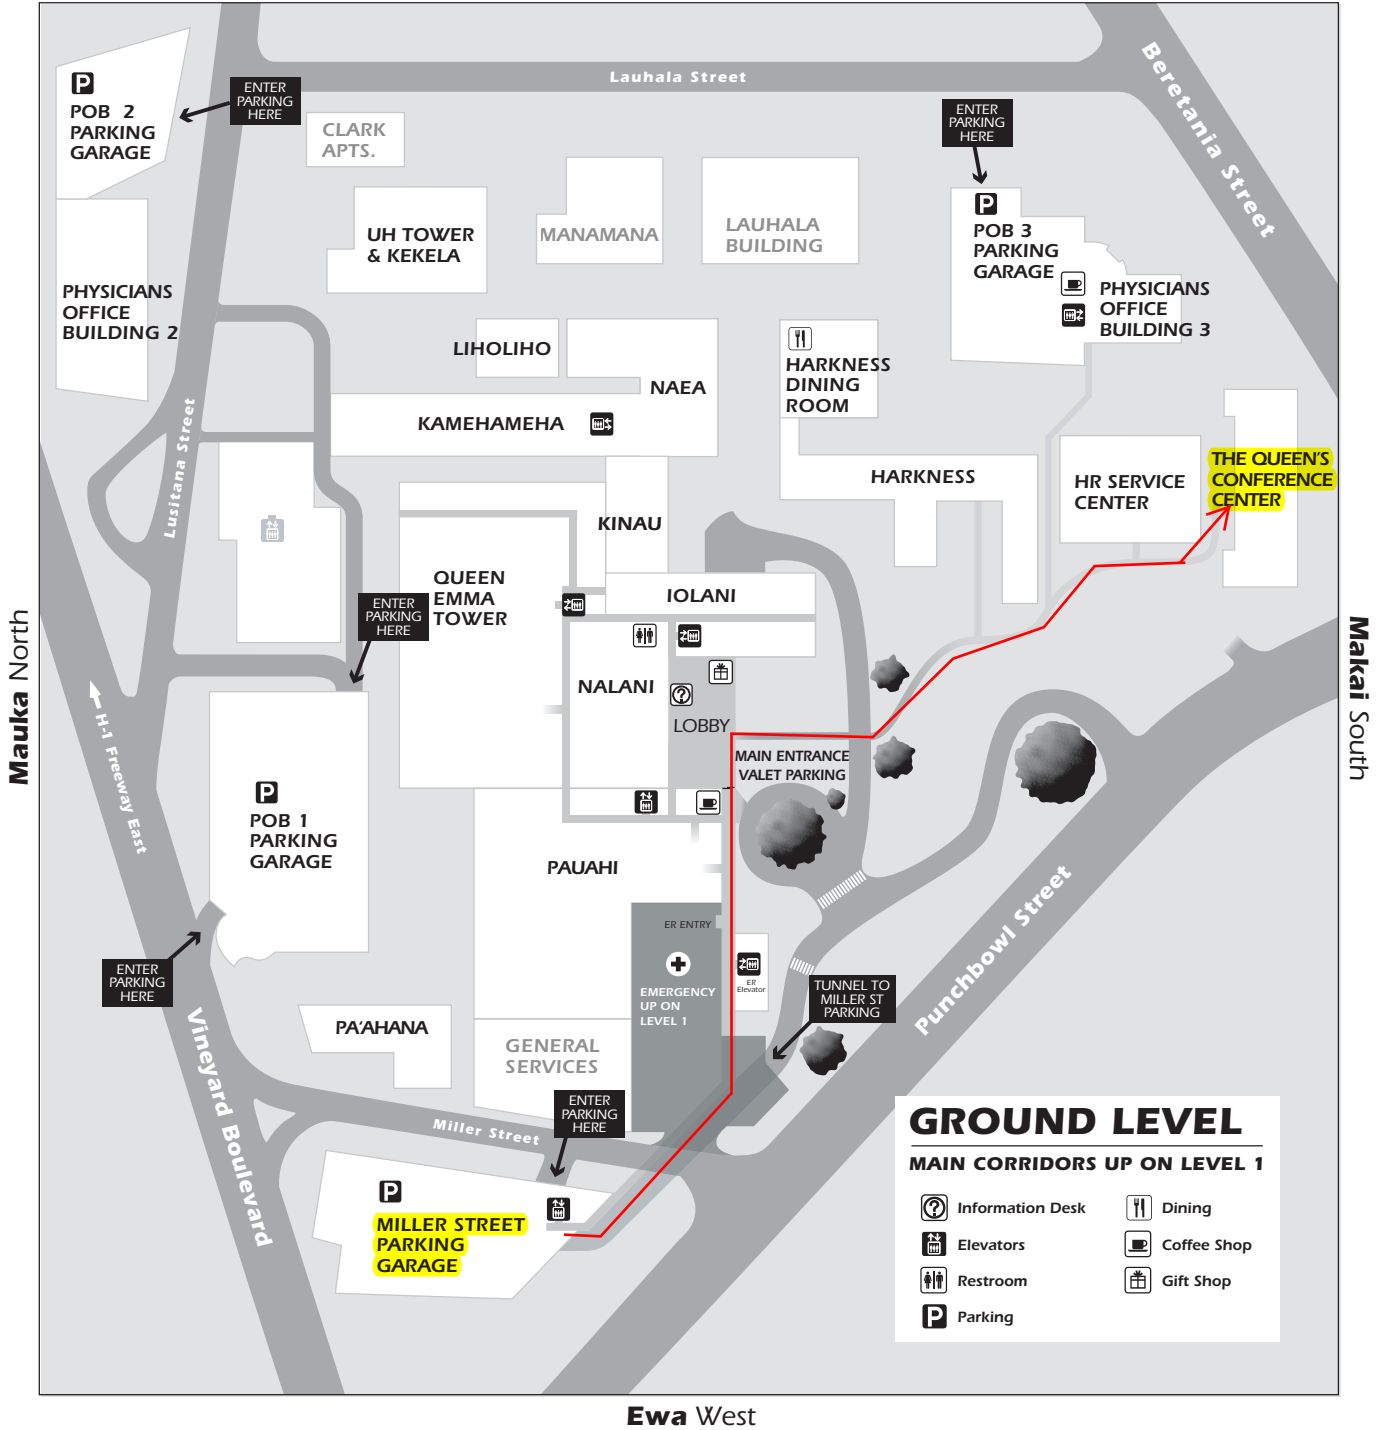

Ground Level

Map

Diamond Head East

**THE QUEEN'S
MEDICAL CENTER**

1301 Punchbowl Street • Honolulu, Hawaii 96813
For information call 691-1000 or visit our website: www.queens.org